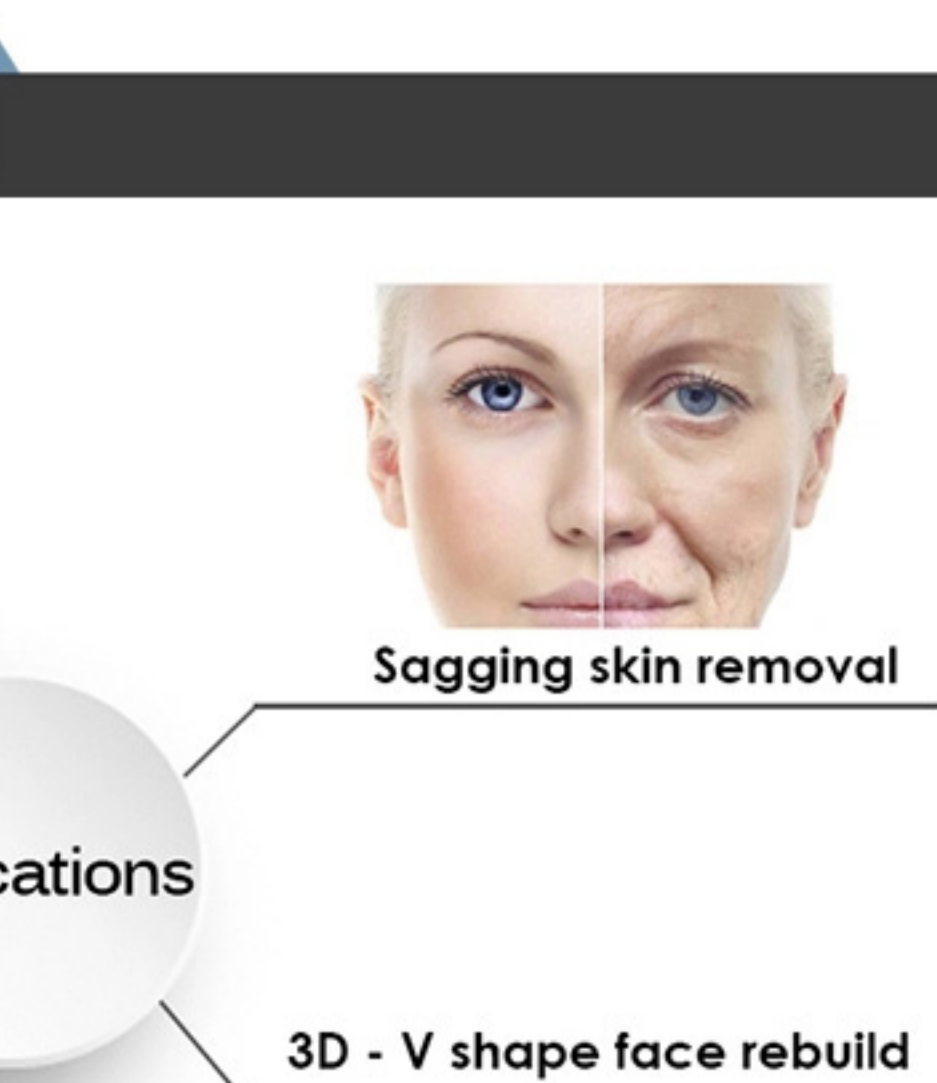

SECURITY GUARANTEED

100%

Anti-wrinkle removal
5D-HIFU machine

Function and Principle

Wrinkle removal

Sagging skin removal

applications

Skin rejuvenation

3D - V shape face rebuild

1. Instead of the traditional surgical face lift with a non-invasive technique;
2. With a special transmitter transmission from the skin surface conduction of high-energy focused ultrasound to the SMAS layer;
3. Proprietary high-speed transmission technology of 0.1-0.25;
4. Up to 15000 lines of a layered high-precision emitter transmitter is three times that of similar instruments, greatly improving the cost effectiveness;
5. Exclusive development of stable output 4-10MHZ broadband technology that fits well with layered skin treatment technology.
6. Quick & short treatment time: 30 MINS one face treatment.
7. 7 transducers for skin lifting and body slimming.

The treatment principle of Sincohifu System is High Intensity Focused Ultrasound(HIFU) which can be focused on a single point so as to produce high energy that acts on corium layer, SMAS layer to stimulate proliferation and recombination of collagen, then the outline will be tightened and wrinkles removed.

Handpieces Details

Face Lift Wrinkle Removal Body Slimming

- 1.5mm: to penetrate the skin to a depth of 1.5mm, is responsible for activating the skin epidermis in thinner tissue.
- 3.0mm: to penetrate the skin to a depth of 3.0mm, is responsible for activating the skin's dermal layer of collagen, effectively enhance the effect of the consolidation of the outline, but also improve large pores and reduce the appearance of wrinkles, targeted to chin, chest.
- 4.5mm: to penetrate the skin to a depth of 4.5mm, direct subcutaneous SMAS layer, targeted to thicker skin.