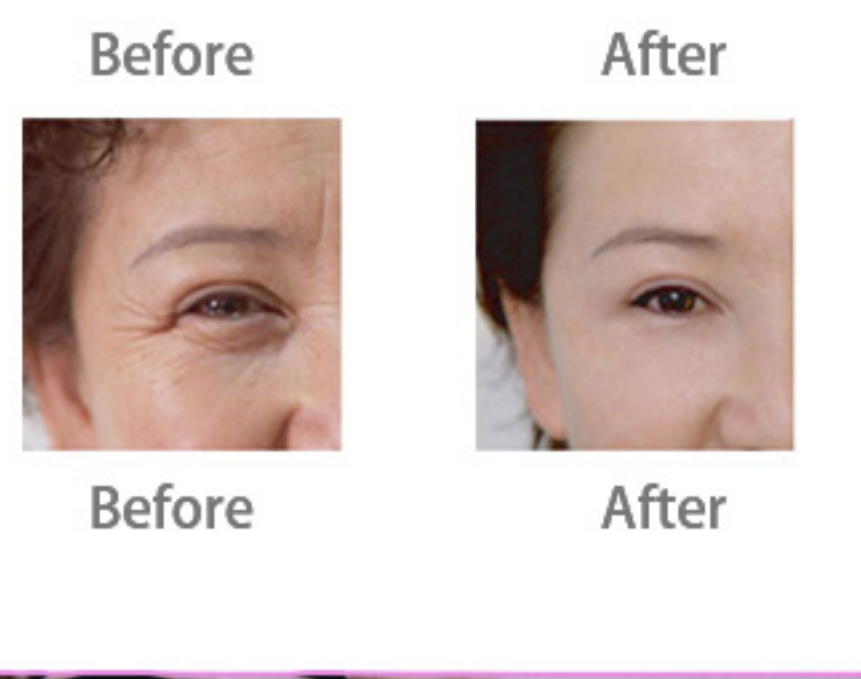

Handpieces