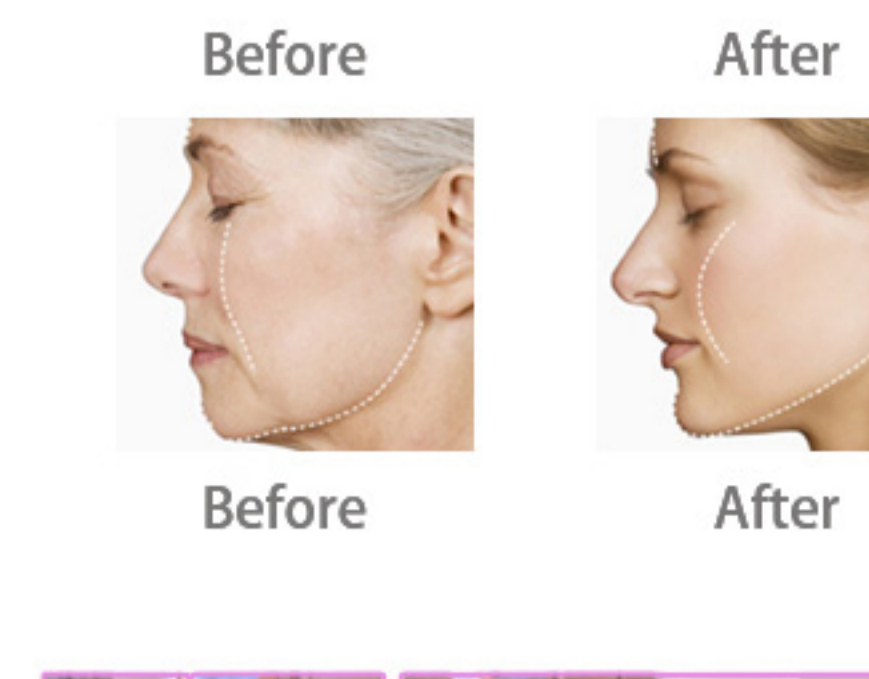

5D-HIFU Interface

Brand