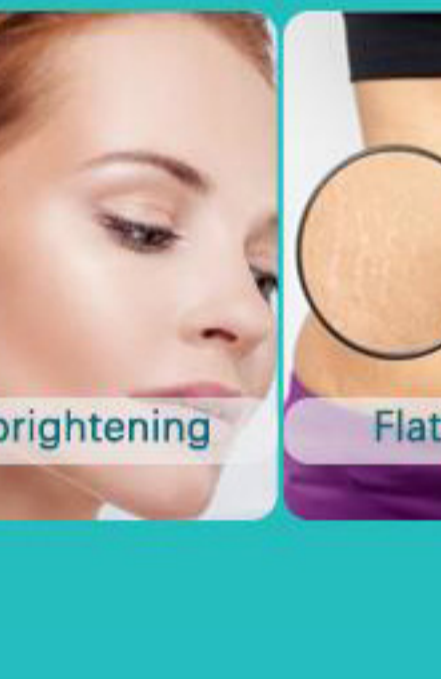

3D - V shape face rebuild

1. Instead of the traditional surgical face lift with a non-invasive technique;
2. With a special transmitter transmission from the skin surface conduction of high-energy focused ultrasound to the SMAS layer;
3. Proprietary high-speed transmission technology of 0.1-0.25;
4. Up to 15000 lines of a layered high-precision emitter transmitter is three times that of similar instruments, greatly improving the cost effectiveness;
5. Exclusive development of stable output 4-10MHZ broadband technology that fits well with layered skin treatment technology.
6. Quick & short treatment time: 30 MINS one face treatment.
7. 7 transducers for skin lifting and body slimming.

The treatment principle of Sincohifu System is High Intensity Focused Ultrasound(HIFU) which can be focused on a single point so as to produce high energy that acts on corium layer, SMAS layer to stimulate proliferation and recombination of collagen, then the outline will be tightened and wrinkles removed.

Handpieces Details

Face Lift Wrinkle Removal Body Slimming

- 1.5mm: to penetrate the skin to a depth of 1.5mm, is responsible for activating the skin epidermis in thinner tissue.
- 3.0mm: to penetrate the skin to a depth of 3.0mm, is responsible for activating the skin's dermal layer of collagen, effectively enhance the effect of the consolidation of the outline, but also improve large pores and reduce the appearance of wrinkles, targeted to chin, chest.
- 4.5mm: to penetrate the skin to a depth of 4.5mm, direct subcutaneous SMAS layer, targeted to thicker skin.

1 Professional HIFU Handle

- **Face Lifting**
5D hifu works for face lifting, skin tightening, wrinkles pores, V-line forming, jowl line, cheek, skin tone improvement, and laxity improvement.
- **Body Slimming**
Whole body contouring of chest, arm, abdomen, flank, thigh, lower leg, and back.